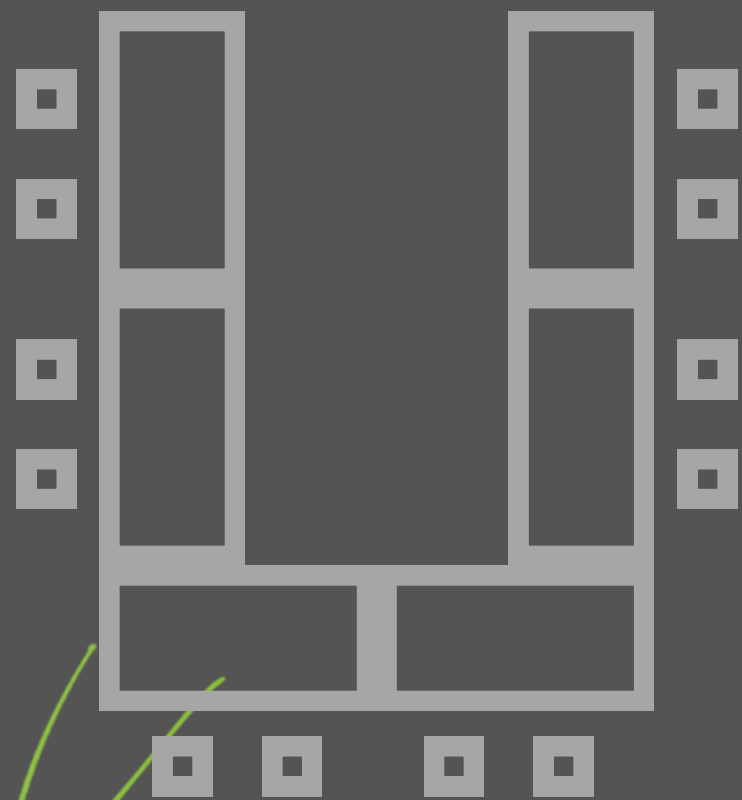

# U-SHAPED

30 PERSON CAPACITY

# CABARET

36 PERSON CAPACITY

# BOARDROOM

24 PERSON CAPACITY

# THEATRE

80 PERSON CAPACITY