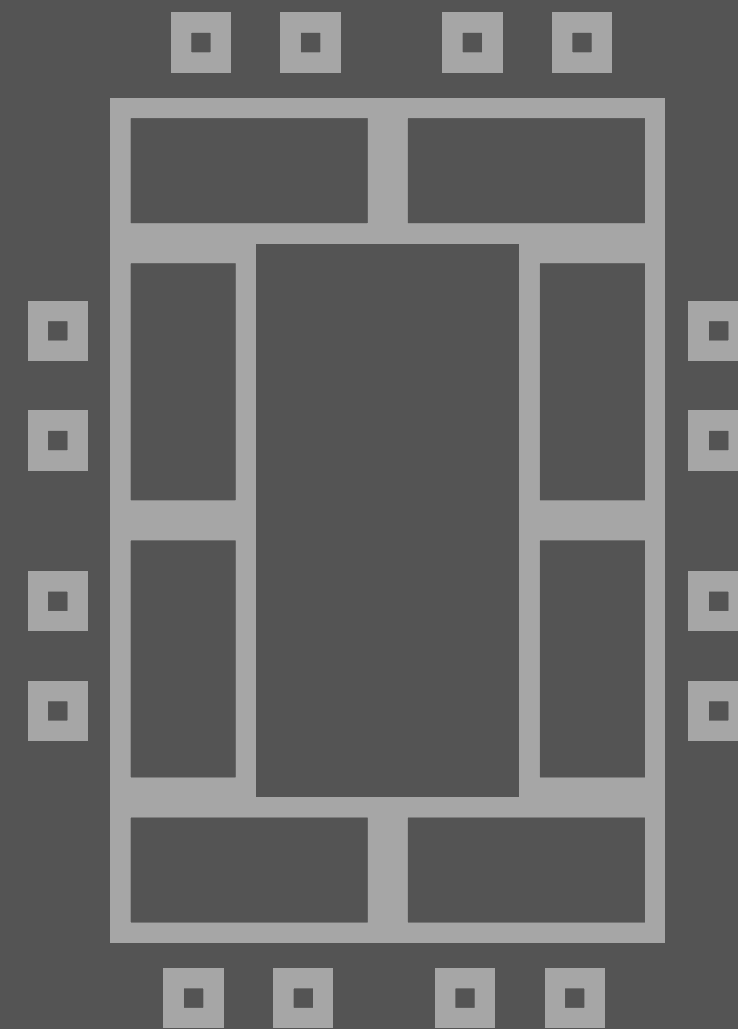

# U-SHAPED

30 PERSON CAPACITY

# CABARET

36 PERSON CAPACITY

# BOARDROOM

24 PERSON CAPACITY